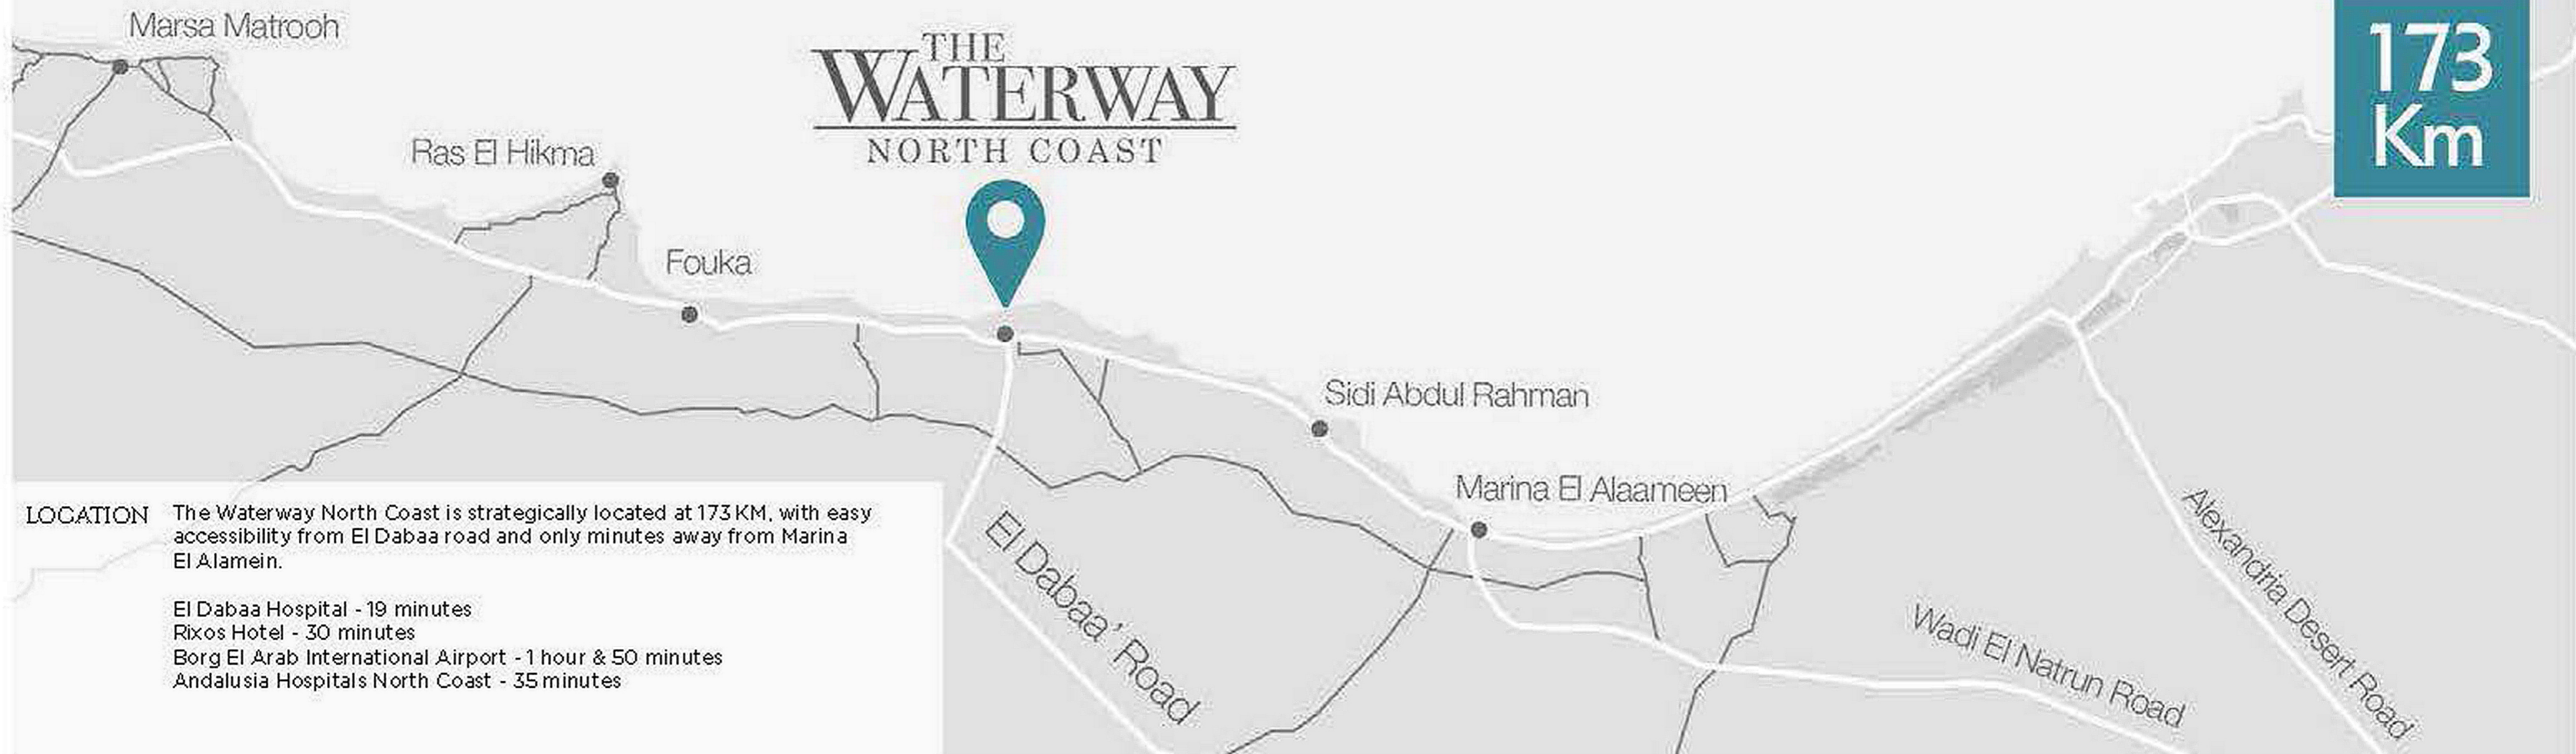

THE WATERWAY

NORTH COAST

173
Km

LOCATION The Waterway North Coast is strategically located at 173KM, with easy accessibility from El Dabaa road and only minutes away from Marina El Alamein.

El Dabaa Hospital - 19 minutes
Rixos Hotel - 30 minutes
Borg El Arab International Airport - 1 hour & 50 minutes
Andalusia Hospitals North Coast - 35 minutes